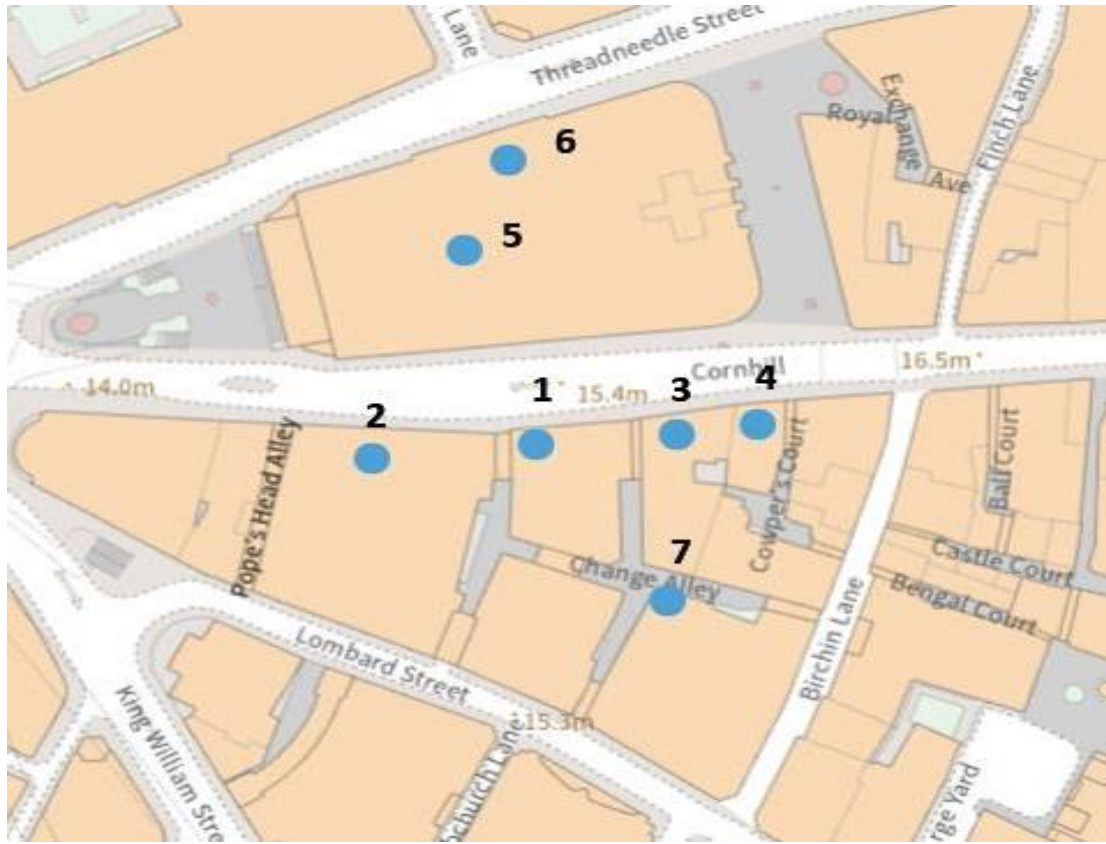

## PREMISES LOCATION MAP AND TERMINAL HOURS

**Forge, 24 Cornhill, London, EC3V 3ND**

	PREMISES NAME AND ADDRESS	ALCOHOL TERMINAL HOUR	LATE NIGHT REFRESHMENT TERMINAL HOUR
1	Forge, 24 Cornhill	04:00	04:00
2	Banking Hall, 14 Cornhill	02:00	02:30
3	Pitcher and Piano, 28-31 Cornhill	02:00	02:00
4	Simmons, 33 Cornhill	02:00	N/A
5	The Courtyard, Royal Exchange	02:00	02:30
6	The Courtyard Mezzanine, Royal Exchange	00:00	00:00
7	Honest Burgers, 4 Change Alley	02:00	02:00